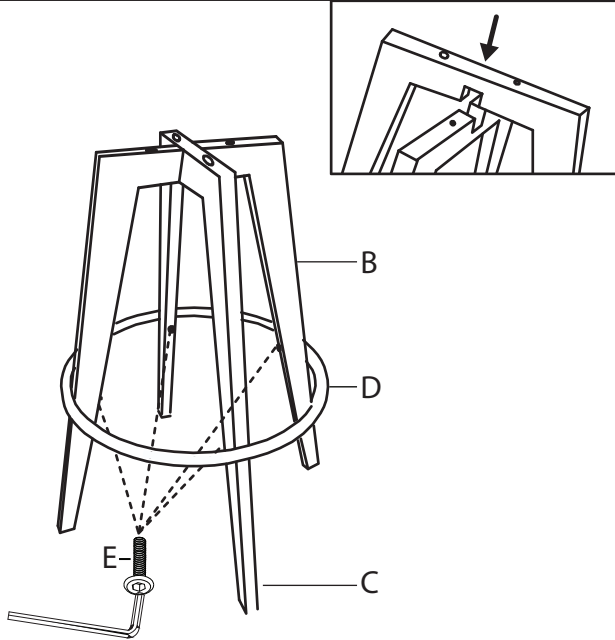

Part # B30-COSMO XXXX

24-0627

PARTS

A

B

C

D

x8
(M6x45mm)

E

F

1

2

3

⚠ WARNING: SEATING

- Read all instructions carefully and completely before assembly and use. Retain for future reference.
- Keep plastic bags and small parts away from children.
- For residential (non-commercial) use only.
- DO NOT stand on product. Use only for intended table purpose.
- Max weight limit 250 lbs.
- Periodically check for loose hardware; retighten as necessary.
- DO NOT use product if any component becomes damaged.
- DO NOT use power tools to assemble OR overtighten hardware.