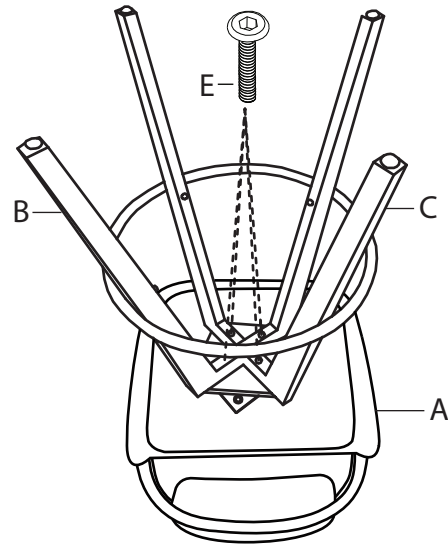

Part # B30-COSMO XXXX

24-0627

PARTS

A

B

C

D

x8
(M6x45mm)

E

F

1

2

3

⚠ WARNING: SEATING

- Read all instructions carefully and completely before assembly and use. Retain for future reference.
- Keep plastic bags and small parts away from children.
- For residential (non-commercial) use only.
- DO NOT stand on product. Use only for intended table purpose.
- Max weight limit 250 lbs.
- Periodically check for loose hardware; retighten as necessary.
- DO NOT use product if any component becomes damaged.
- DO NOT use power tools to assemble OR overtighten hardware.